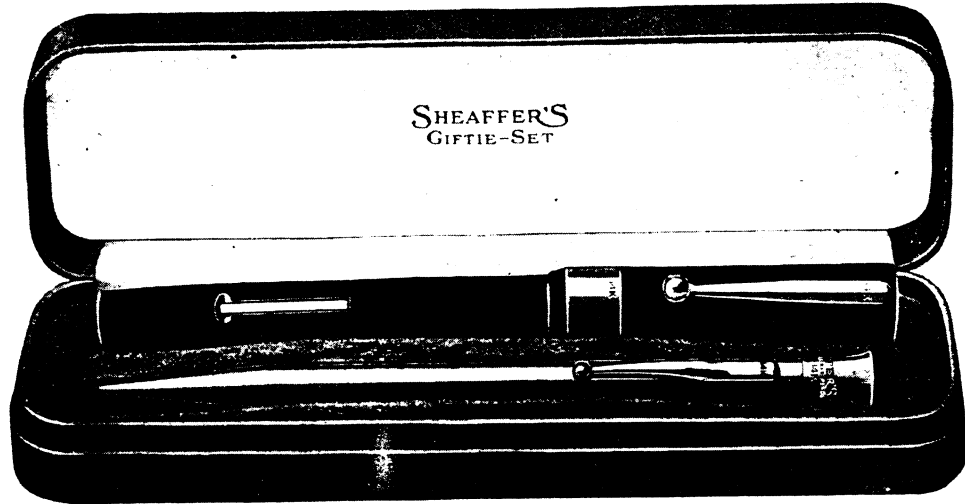

Sheaffer's Giftie Sets

Regular length—pen five inches, pencil five inches

Set No.	Pcl. No.	Pcl. Price	Pen No.	Pen Price	Set Price
EA—DA	Solid Green Gold	$18.00	29C—Ebony Solid Green Gold	$ 8.00	$26.00